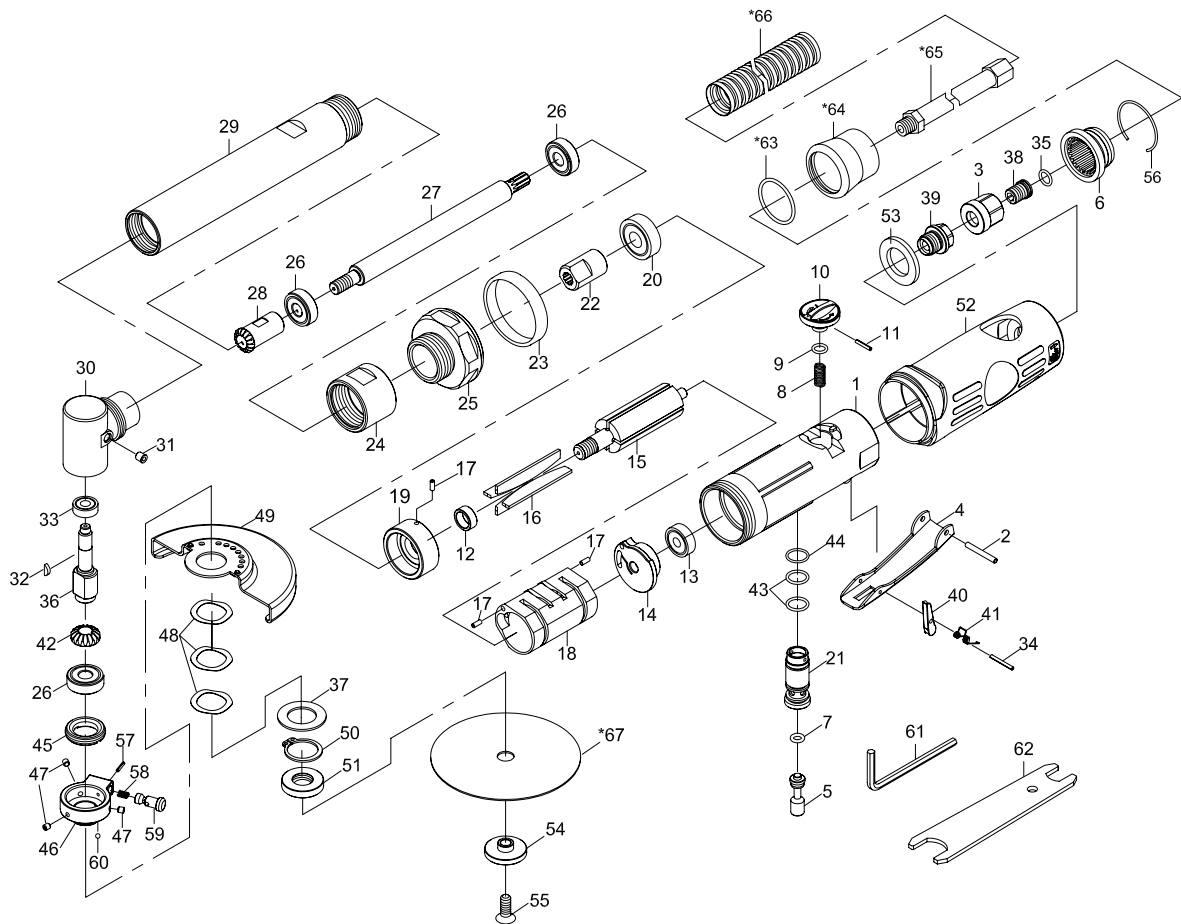

RRG-740AL CUT OFF TOOL

Index No.	Parts No.	Description	Index No.	Parts No.	Description
1	5K-3011B01	Motor Housing	35	OR00705105	O-Ring (7.5x1.5)
2	30102	Spring Pin (3x24)	36	5K-3011B28	Spindle
3	51-3011A03	Air Inlet	37	5K-3011B31	Washer
4	6K-301104	Throttle Lever	38	51-3011A42	Screw
5	51-3011B05	Valve Shaft	39	51-3011B41	Fixed Shaft
6	51206	Exhaust Diffuser	40	522239	Safety Bar
7	72007	O-Ring (3.9x2.2)	41	522212	Spring
8	30108	Valve Spring	42	5K-3011B23	Bevel Gear
9	72804	O-Ring (6.5x1.5)	43	OR01007105	O-Ring (2) (10.7x1.5)
10	51-3011B10	Air Regulator Knob	44	OR01104103	O-Ring (11.4x1.25)
11	SP02001200	Spring Pin (2x12)	45	52231	Clamp Nut
12	5K-3011B11	Rotor Bushing	46	5K-3011B30	Cover Seat
13	030113	Ball Bearing (626zz)	47	5G-619737	Set Screw(3) (M4x4)
14	5K-3011B14	Rear End Plate	48	WW20	Wave Washer(3) (WW-20)
15	5K-3011B15	Rotor	49	5L-3011B34	Disc Cover
16	5K-3011B16	Rotor Blade (4)	50	STW20	Retainer Ring (STW-20)
17	72017	Spring Pin(3) (2.5x6)	51	5K-3011B21	Flange
18	5K-3011B18	Cylinder	52	512256	Rubber Grip
19	5K-3011B19	Front End Plate	53	51250	Muffler
20	051220	Ball Bearing (6000zz)	54	5K-3011B27	Flange nut
21	51-3011B06	Bushing	55	5K-3011B17	Screw (M6x18L)
22	5K-3011B37	Connector	56	51229	Retainer Ring
23	5K-3011B12	Decoration Ring	57	72902	Spring Pin (2x10)
24	5K-3011B20	Connector Nut	58	5K-3011B08	Spring
25	5K-3011B35	Clamp Nut	59	5K-3011B24	Stop Button
26	030120	Ball Bearing(3) (608zz)	60	5K-3011B25	Steel Ball (9/64")
27	5K-3011L38	Roller Shaft	61	10014	Hex-Key Wrench (4mm)
28	5K-3011B22	Bevel Gear	62	52227	Spanner (11mm,17mm)
29	5K-3011L29	Connector Pipe	*63	70144	O-Ring (25.07x2.62)
30	56228	Head	*64	70143	Clamp
31	56237	Oil Cap	*65	51239	Hose
32	52232	Key	*66	52238	Exhaust Hose
33	052213	Ball Bearing (696zz)	*67	5L-3011B39	Cutting Wheel (4")
34	51542	Spring Pin (2x18)			

*Optional part

5L-3011L-0001

11.27.2007