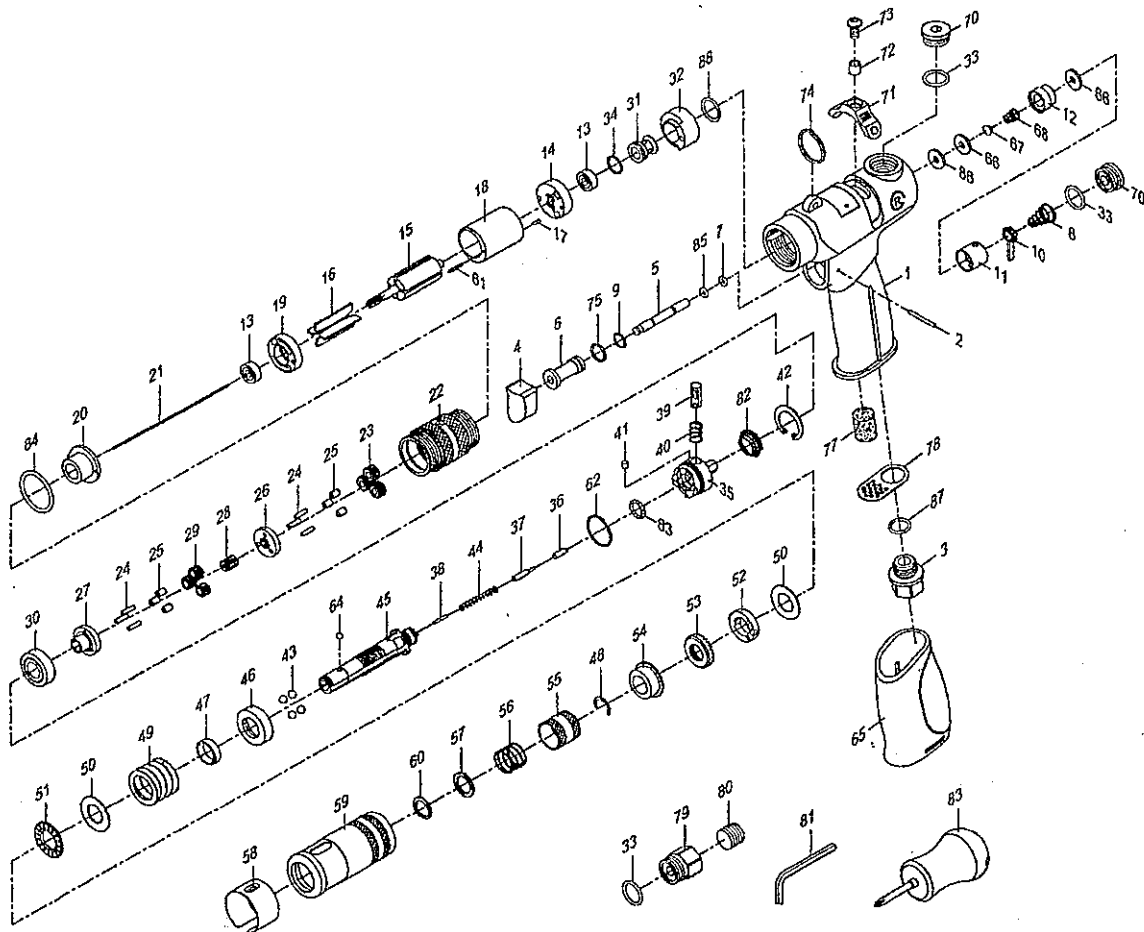

RRI-0251AOT

AUTOMATIC SHUT-OFF SCREWDRIVER

Index No.	Parts No.	Description	Index No.	Parts No.	Description
1	AS00401	Motor Housing	44	AS000144	Spring
2	73402	Spring Pin (2.5X22)	45	AS000145	Cam Spindle
3	AS00503	Air Inlet	46	AS000146	Cover
4	AS00404	Trigger	47	AS000147	Bushing
5	AS00405	Valve Stem	48	AS000148	C-Ring (5103-43)
6	AS00406	Valve Bushing	49	AS000149	Spring
7	AS00447	O-Ring (3X1.5)	50	AS000150	Thrust Race (2) (TRA-815)
8	AS00408	Valve Spring	51	AS000151	Roller Thrust Bearing (NTA-815)
9	516114	O-Ring (8X1)	52	AS000152	Adjustment Lock Ring
10	AS00410	Valve Stem	53	AS000153	Adjustment Nut
11	AS00411	Valve Bushing	54	AS000154	Spindle Bushing
12	AS00412	Shut-off Valve Bushing	55	AS000155	Ball Retainer
13	AS000113	Ball Bearing (2) (R3-Z2)	56	AS000156	Spring
14	AS000114	End Plate	57	AS000157	Washer
15	AS000115	Rotor	58	AS000158	Adjustment Cover
16	AS000116	Rotor Blades (4)	59	AS000159	Clutch Housing
17	30117	Spring Pin (1.5X6)	60	AS000161	Retaining Ring (ISTW-11)
18	AS000118	Cylinder	61	AS000117	Spring Pin (1.6X10)
19	AS000119	Front End Plate	62	AS000112	Retainer Ring
20	AS000120	Motor Spacer	63	52245	Steel Ball (13) (3/32)
21	AS000134	Push Needle (104L)	64	40145	Steel Ball (1/8)
22	AS000122	Internal Gear	65	AS00452	Rubber Grip
23	AS000124	Planet Gear (3) (16T)	66	AS00509	Shut-off Valve Seat (2)
24	AS000129	Pin (6) (3/32"X9.5)	67	AS00510	Shut-off Valve
25	AS000128	Bushing (6)	68	AS00508	Shut-off Valve Spring
26	AS000126	Reduction Spindle	70	AS00408	Valve Cap (2)
27	AS000127	Work Spindle	71	AS00421	Reversing Valve Knob
28	AS000123	Center Gear (13T)	72	AS00433	Reversing Knob Spacer
29	AS000125	Planet Gear (3) (14T)	73	AS00432	Screw (#10-32UNFX10)
30	070130	Ball Bearing (77R6Z2)	74	AS00262	Ring
31	AS000131	Inlet Noose	75	52236	O-Ring (10.5X1)
32	AS000130	Reverse Valve	77	AS00450	Damping Material
33	AS000109	O-Ring (3) (12.7X1.7)	78	AS00407	Exhaust Diffuser
34	52236	O-Ring (10.5X1)	79	AS00403	Air Inlet
35	AS000135	Clutch	80	10213	Set Screw (NPT 1/4"-18)
36	AS000136	Pin (1/8"X9.6)	81	10020	Hex. Wrench (6mm)
37	AS000137	Reset Pin	82	AS000167	Spring
38	AS000138	Pin (1/16"X11)	83	AS000163	Screwdriver (#2)
39	AS000139	Trip Slide	84	52235	O-Ring (22.8X2)
40	AS000140	Spring	85	OR00200100	O-Ring (2X1)
41	AS000141	Plug	86	AS00427	Washer
42	52027	Internal Ring (RTW-22)	87	OR01007105	O-Ring (10.7X1.5)
43	AS000143	Steel Ball (4) (3/16")	88	OR01400108	O-Ring (14X1.78)