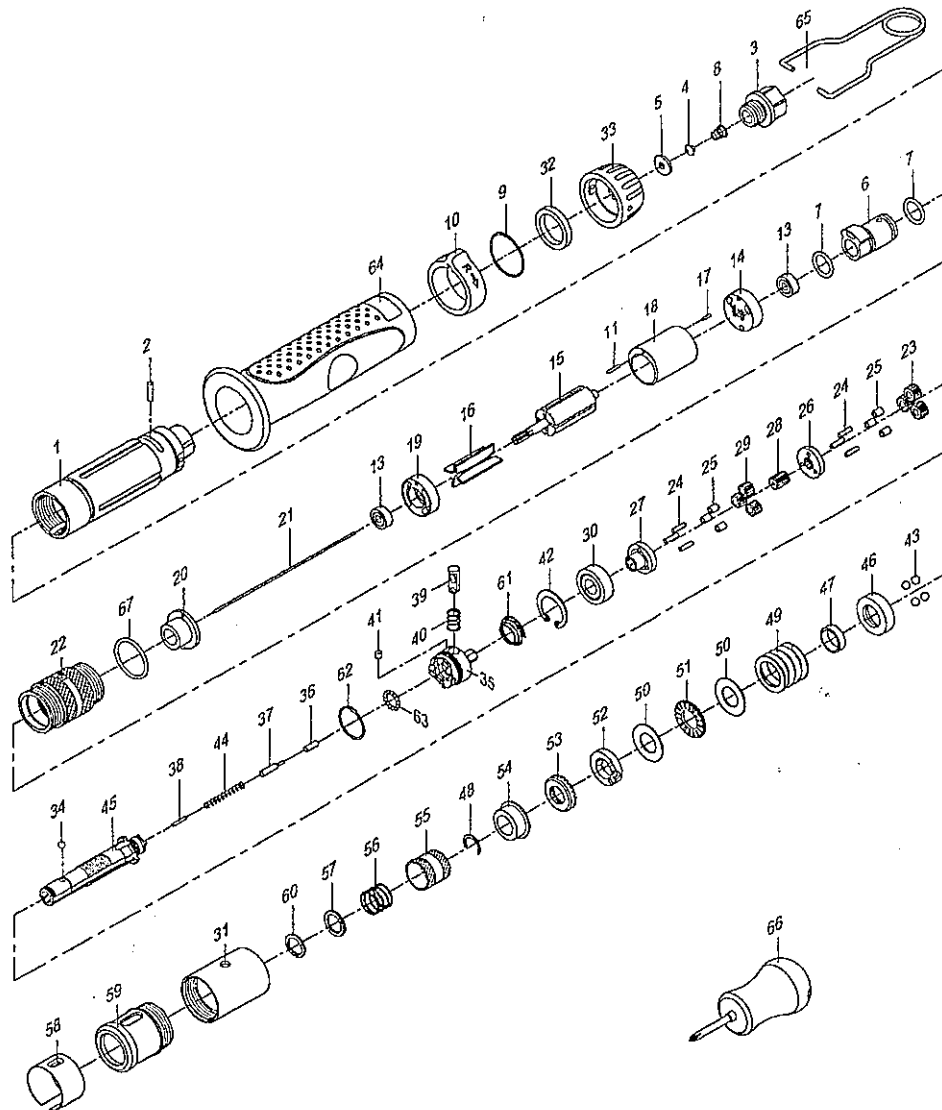

# RRI-0251S AUTOMATIC SHUT-OFF SCREWDRIVER

Index No.	Parts No.	Description	Index No.	Parts No.	Description
1	AS00501	Motor Housing	35	AS000135	Clutch
2	61249	Pin (3X11.8)	36	AS000136	Pin (1/8"X9.6)
3	AS00503	Air Inlet	37	AS000137	Reset Pin
4	AS00510	Shut-off Valve	38	AS000138	Pin (1/16"X11)
5	AS00509	Shut-off Valve Seat	39	AS000139	Trip Slide
6	AS00530	Reverse Valve	40	AS000140	Spring
7	706107	O-Ring (2) (12X2)	41	AS000141	Plug
8	AS00508	Shut-off Valve Spring	42	52827	Internal Ring (RTW-22)
9	OR02500100	O-Ring (25X1)	43	AS000143	Steel Ball (4) (3/16")
10	AS00521	Reversing Valve Knob	44	AS000144	Spring
11	AS000117	Spring Pin (1.6X10)	45	AS000145	Cam Spindle
13	AS000113	Ball Bearing (2) (R3-ZZ)	46	AS000146	Cover
14	AS000114	End Plate	47	AS000147	Bushing
15	AS000115	Rotor	48	AS000148	C-Ring (5103-43)
16	AS000116	Rotor Blades (4)	49	AS000149	Spring
17	30117	Spring Pin (1.5X6)	50	AS000150	Thrust Race (2) (TRA-815)
18	AS000118	Cylinder	51	AS000151	Roller Thrust Bearing (NTA-815)
19	AS000119	Front End Plate	52	AS000152	Adjustment Lock Ring
20	AS000120	Motor Spacer	53	AS000153	Adjustment Nut
21	AS00534	Push Needle (124.8L)	54	AS000154	Spindle Bushing
22	AS000122	Internal Gear	55	AS000155	Ball Retainer
23	AS000124	Planet Gear (3) (16T)	56	AS000156	Spring
24	AS000129	Pin (6) (3/32"X9.5)	57	AS000157	Washer
25	AS000126	Bushing (6)	58	AS000158	Adjustment Cover
26	AS000126	Reduction Spindle	59	AS00559	Clutch Housing
27	AS000127	Work Spindle	60	AS000161	Retaining Ring (ISTW-11)
28	AS000123	Center Gear (13T)	61	AS000167	Spring
29	AS000125	Planet Gear (3) (14T)	62	AS000112	Retainer Ring
30	070130	Ball Bearing (77R6ZZ)	63	52245	Steel Ball (13) (3/32")
31	AS00550	Clamp Nut	64	AS00552	Rubber Grip
32	AS00550	Muffler Material	65	AS00562	Hook
33	AS00507	Exhaust Diffuser	66	AS000163	Screwdriver (#2)
34	40145	Steel Ball (1/8")	67	52235	O-Ring (22.8X2)