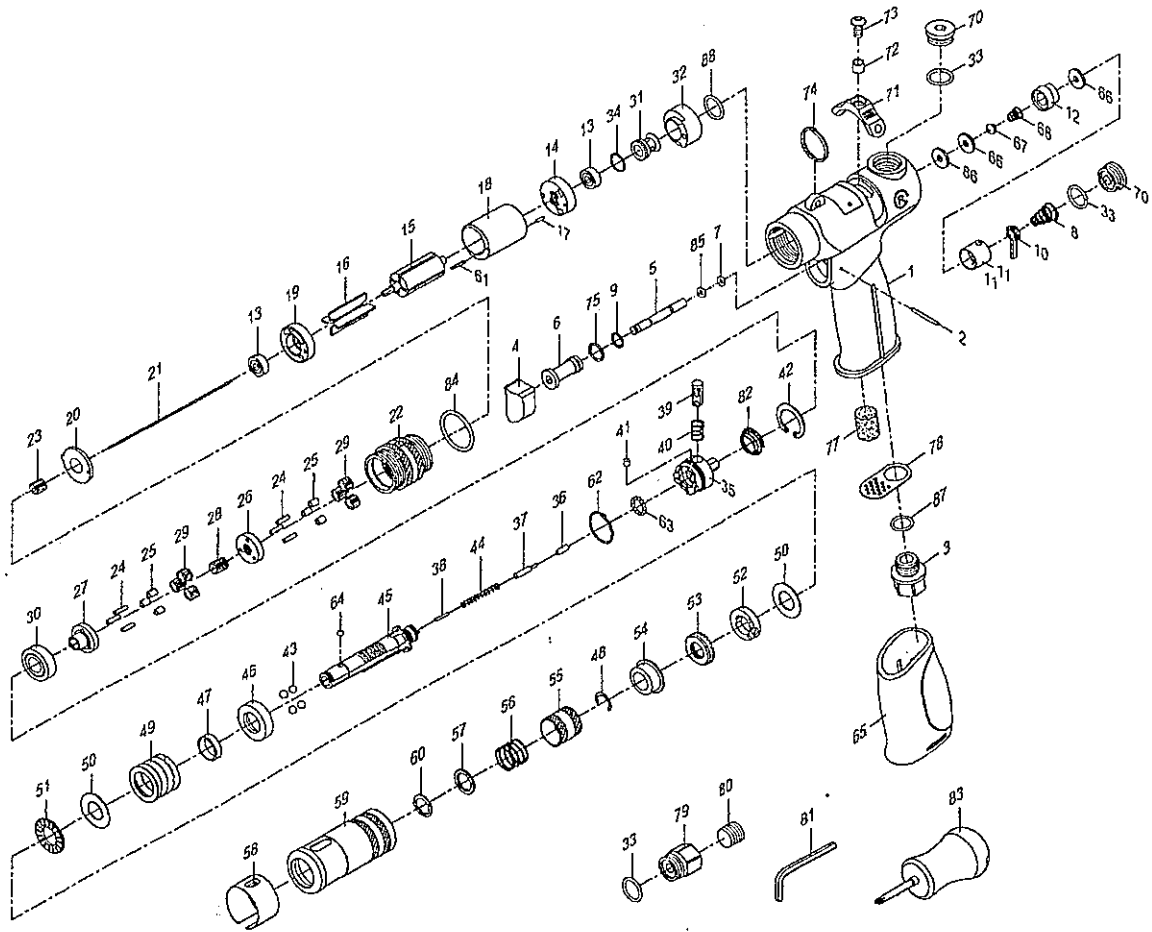

RRI-0345AOT

AUTOMATIC SHUT-OFF SCREWDRIVER

Index No.	Parts No.	Description	Index No.	Parts No.	Description
1	AS00401	Motor Housing	44	AS000144	Spring
2	73402	Spring Pin (2.5X22)	45	AS000145	Cam Spindle
3	AS00503	Air Inlet	46	AS000146	Cover
4	AS00404	Trigger	47	AS000147	Bushing
5	AS00405	Valve Stem	48	AS000148	C-Ring (5103-43)
6	AS00406	Valve Bushing	49	AS000149	Spring
7	AS00447	O-Ring (3X1.5)	50	AS000150	Thrust Race (2) (TRA-815)
8	AS00408	Valve Spring	51	AS000151	Roller Thrust Bearing (NTA-815)
9	516114	O-Ring (8X1)	52	AS000152	Adjustment Lock Ring
10	AS00410	Valve Stem	53	AS000153	Adjustment Nut
11	AS00411	Valve Bushing	54	AS000154	Spindle Bushing
12	AS00412	Shut-off Valve Bushing	55	AS000155	Ball Retainer
13	AS000113	Ball Bearing (2) (R3-ZZ)	56	AS000156	Spring
14	AS000114	End Plate	57	AS000157	Washer
15	AS00515	Rotor	58	AS000158	Adjustment Cover
16	AS000116	Rotor Blades (4)	59	AS000159	Clutch Housing
17	30117	Spring Pin (1.5X6)	60	AS000161	Retaining Ring (ISTW-11)
18	AS000118	Cylinder	61	AS000117	Spring Pin (1.6X10)
19	AS000119	Front End Plate	62	AS000112	Retainer Ring
20	AS00520	Motor Spacer	63	52245	Steel Ball (13) (3/32")
21	AS10234	Push Needle (94L)	64	40145	Steel Ball (1/8")
22	AS00522	Internal Gear	65	AS00452	Rubber Grip
23	AS00523	Pinion Gear (13T)	66	AS00509	Shut-off Valve Seat (2)
24	AS000129	Pin (6) (3/32"X9.5)	67	AS00510	Shut-off Valve
25	AS000128	Bushing (6)	68	AS00508	Shut-off Valve Spring
26	AS00526	Reduction Spindle	70	AS00409	Valve Cap (2)
27	AS000127	Work Spindle	71	AS00421	Reversing Valve Knob
28	AS000123	Center Gear (13T)	72	AS00433	Reversing Knob Spacer
29	AS000125	Planet Gear (6) (14T)	73	AS00432	Screw (#10-32UNFX10)
30	070130	Ball Bearing (77R6ZZ)	74	AS00262	Ring
31	AS000131	Inlet Nozzle	75	52236	O-Ring (10.5X1)
32	AS000130	Reverse Valve	77	AS00450	Damping Material
33	AS000109	O-Ring (3) (12.7X1.7)	78	AS00407	Exhaust Diffuser
34	52236	O-Ring (10.5X1)	79	AS00403	Air Inlet
35	AS000135	Clutch	80	10213	Set Screw (NPT 1/4"-18)
36	AS000136	Pin (1/8"X9.6)	81	10020	Hex. Wrench (6mm)
37	AS000137	Roset Pin	82	AS000167	Spring
38	AS000138	Pin (1/16"X11)	83	AS000163	Screwdriver (#2)
39	AS000139	Trip Slide	84	52235	O-Ring (22.8X2)
40	AS000140	Spring	85	OR00200100	O-Ring (2X1)
41	AS000141	Plug	86	AS00427	Washer
42	52827	Internal Ring (RTW-22)	87	OR01007105	O-Ring (10.7X1.5)
43	AS000143	Steel Ball (4) (3/16")	88	OR01400108	O-Ring (14X1.78)