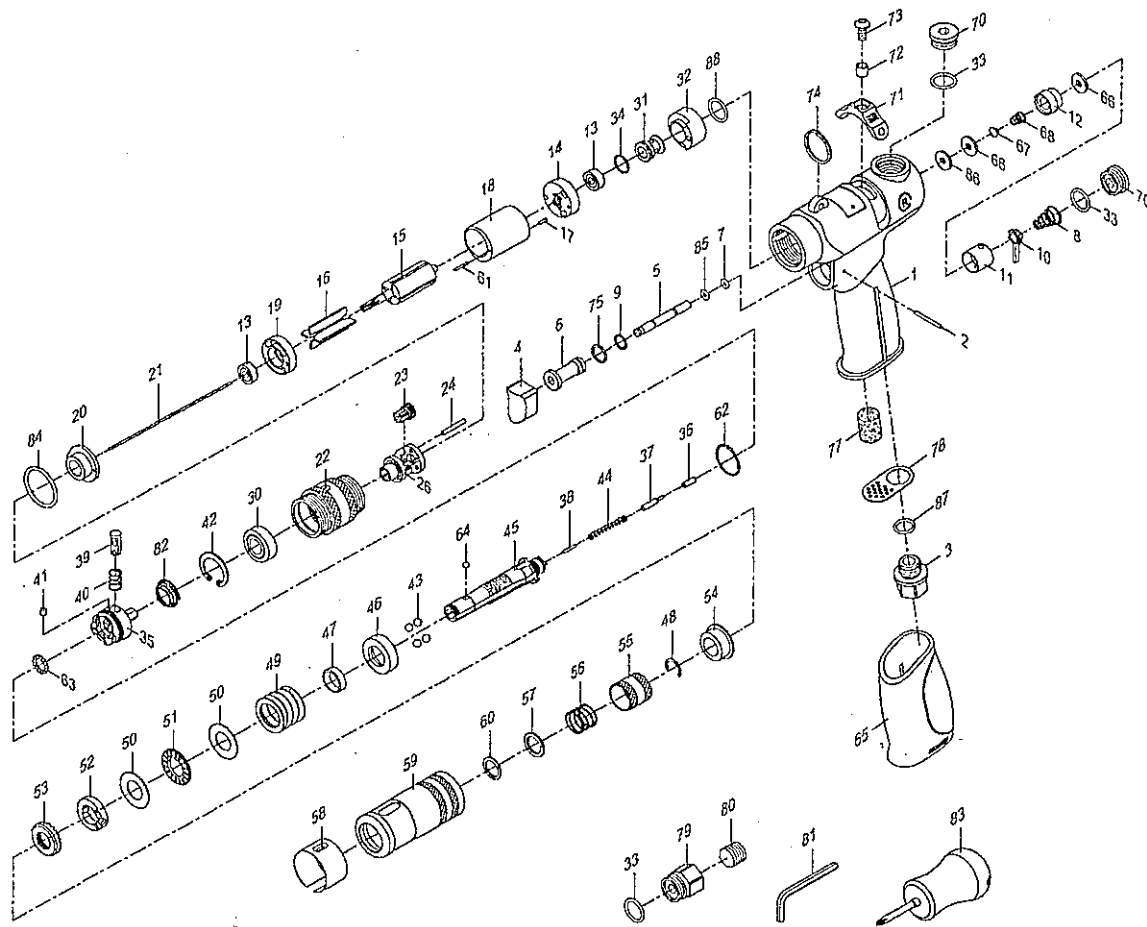

RRI-0529AOT AUTOMATIC SHUT-OFF SCREWDRIVER

Index No.	Parts No.	Description	Index No.	Parts No.	Description
1	AS00401	Motor Housing	46	AS000146	Cover
2	73402	Spring Pin (2.5X22)	47	AS000147	Bushing
3	AS00503	Air Inlet	48	AS000148	C-Ring (5103-43)
4	AS00404	Trigger	49	AS000149	Spring
5	AS00405	Valve Stem	50	AS000150	Thrust Race (2) (TRA-815)
6	AS00406	Valve Bushing	51	AS000151	Roller Thrust Bearing (NTA-815)
7	AS00447	O-Ring (3X1.5)	52	AS000152	Adjustment Lock Ring
8	AS00408	Valve Spring	53	AS000153	Adjustment Nut
9	516114	O-Ring (8X1)	54	AS000154	Spindle Bushing
10	AS00410	Valve Stem	55	AS000155	Ball Retainer
11	AS00411	Valve Bushing	56	AS000156	Spring
12	AS00412	Shut-off Valve Bushing	57	AS000157	Washer
13	AS000113	Ball Bearing (2) (R3-ZZ)	58	AS000158	Adjustment Cover
14	AS000114	End Plate	59	AS000159	Clutch Housing
15	AS00415	Rotor	60	AS000161	Retaining Ring (ISTW-11)
16	AS000116	Rotor Blades (4)	61	AS000117	Spring Pin (1.6X10)
17	30117	Spring Pin (1.5X6)	62	AS000112	Retainer Ring
18	AS000118	Cylinder	63	52245	Steel Ball (13) (3/32")
19	AS000119	Front End Plate	64	40145	Steel Ball (18")
20	AS00420	Motor Spacer	65	AS00452	Rubber Grip
21	AS20234	Push Needle (99.2L)	66	AS00509	Shut-off Valve Seat (2)
22	AS00422	Internal Gear	67	AS00510	Shut-off Valve
23	AS00423	Planet Gear (3)	68	AS00508	Shut-off Valve Spring
24	AS00424	Pin (3) (3/32"X18.8)	70	AS00409	Valve Cap (2)
26	AS00426	Work Spindle	71	AS00421	Reversing Valve Knob
30	070130	Ball Bearing (77R6ZZ)	72	AS00433	Reversing Knob Spacer
31	AS000131	Inlet Noose	73	AS00432	Screw (#10-32UNFX10)
32	AS000130	Reverse Valve	74	AS00262	Ring
33	AS000109	O-Ring (12.7X1.7)	75	52236	O-Ring (10.5X1)
34	52236	O-Ring (10.5X1)	77	AS00450	Damping Material
35	AS000135	Clutch	78	AS00407	Exhaust Diffuser
36	AS000136	Pin (1/8"X9.6)	79	AS00403	Air Inlet
37	AS000137	Reset Pin	80	10213	Set Screw (NPT 1/4"-18)
38	AS000138	Pin (1/16"X11)	81	10020	Hex. Wrench (6mm)
39	AS000139	Trip Slide	82	AS000167	Spring
40	AS000140	Spring	83	AS000163	Screwdriver (#2)
41	AS000141	Plug	84	52235	O-Ring (22.8X2)
42	52827	Internal Ring (RTW-22)	85	OR00200100	O-Ring (2X1)
43	AS000143	Steel Ball (4) (3/16")	86	AS00427	Washer
44	AS000144	Spring	87	OR01007105	O-Ring (10.7X1.5)
45	AS000145	Cam Spindle	88	OR01400108	O-Ring (14X1.78)