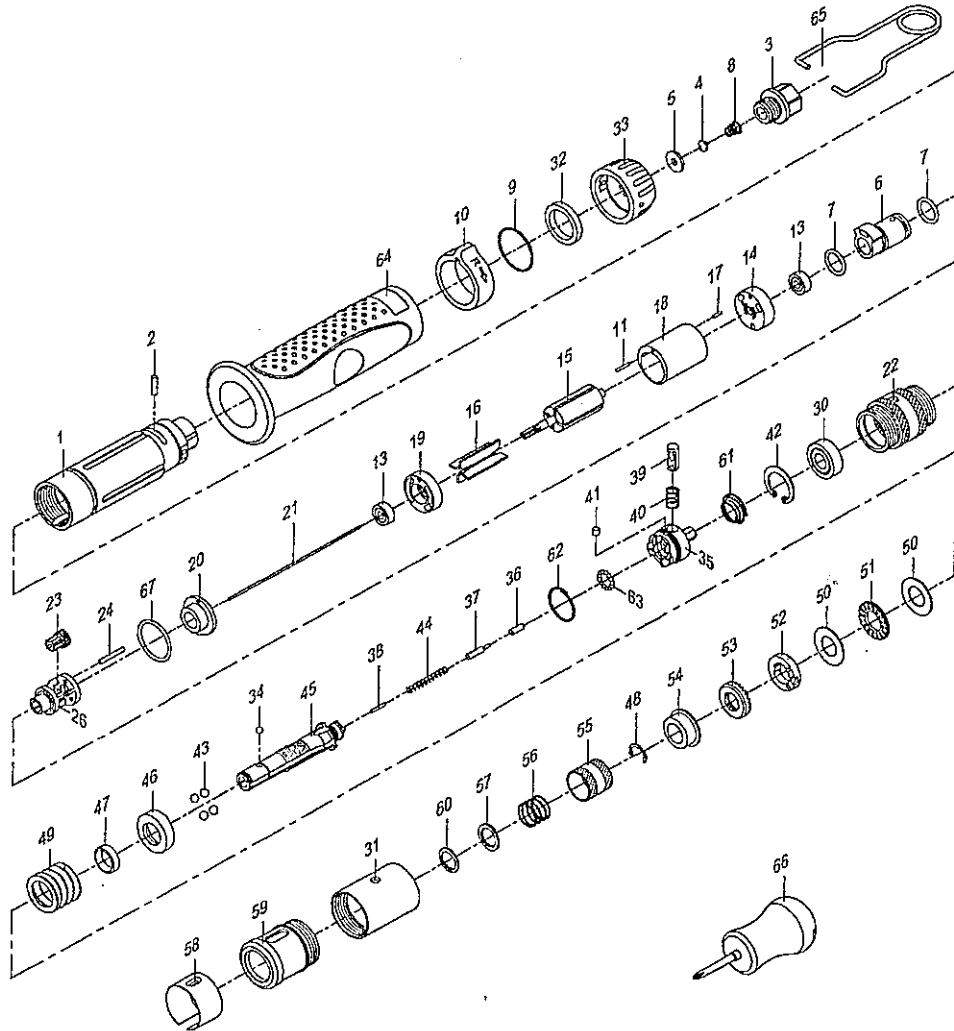

RRI-0529S

# AUTOMATIC SHUT-OFF SCREWDRIVER

Index No.	Parts No.	Description	Index No.	Parts No.	Description
1	AS00501	Motor Housing	37	AS000137	Reset Pin
2	61249	Pin	38	AS000138	Pin (1/16"X11)
3	AS00503	Air Inlet	39	AS000139	Trip Slide
4	AS00510	Shut-off Valve	40	AS000140	Spring
5	AS00509	Shut-off Valve Seat	41	AS000141	Plug
6	AS00530	Reverse Valve	42	52827	Internal Ring (RTW-22)
7	706107	O-Ring (2)	43	AS000143	Steel Ball (4) (3/16")
8	AS00508	Shut-off Valve Spring	44	AS000144	Spring
9	OR02500100	O-Ring	45	AS000145	Spring
10	AS00521	Reversing Valve Knob	46	AS000146	Cam Spindle
11	AS000117	Spring Pin	47	AS000147	Cover
13	AS000113	Ball Bearing (2)	48	AS000148	Bushing
14	AS000114	End Plate	49	AS000148	C-Ring (5103-43)
15	AS00415	Rotor	49	AS000149	Spring
16	AS000116	Rotor Blades (4)	50	AS000150	Thrust Race (2) (TRA-815)
17	30117	Spring Pin	51	AS000151	Roller Thrust Bearing (NTA-815)
18	AS000118	Cylinder	52	AS000152	Adjustment Lock Ring
19	AS000119	Front End Plate	53	AS000153	Adjustment Nut
20	AS00420	Motor Spacer	54	AS000154	Spindle Bushing
21	AS20534	Push Needle (120.2L)	55	AS000155	Ball Retainer
22	AS00422	Internal Gear	56	AS000156	Spring
23	AS00423	Planet Gear (3)	57	AS000157	Washer
24	AS00424	Pin (3) (3/32"X18.8)	58	AS000158	Adjustment Cover
26	AS00426	Work Spindle	59	AS00559	Clutch Housing
30	070130	Ball Bearing (77R6ZZ)	60	AS000161	Retaining Ring (ISTW-11)
31	AS00580	Clamp Nut	61	AS000167	Spring
32	AS00550	Muffler Material	62	AS000112	Retainer Ring
33	AS00507	Exhaust Diffuser	63	52245	Steel Ball (13) (3/32")
34	40145	Steel Ball (1/8")	64	AS00552	Rubber Grip
35	AS000135	Clutch	65	AS00582	Hook
36	AS000136	Pin (1/8"X9.6)	66	AS000163	Screwdriver (#2) (22.8X2)
			67	52235	O-Ring