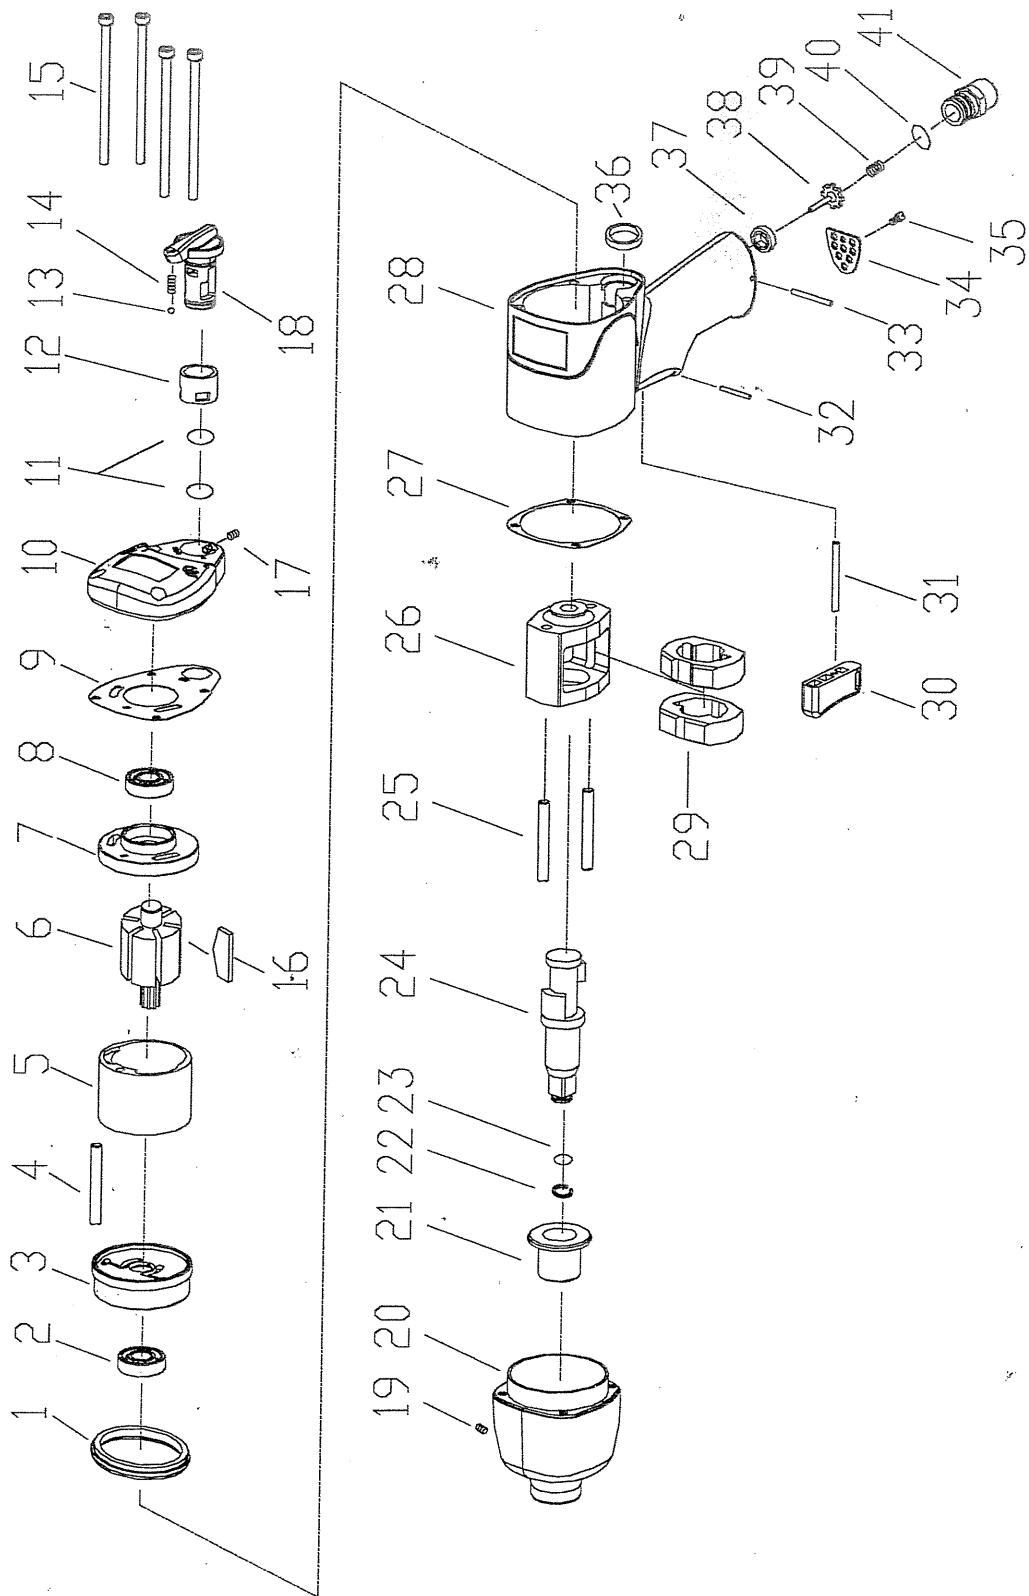

Exploded view Impact wrench RRI-17HE

Partslist Impact wrench RRI-17HE

	Part No.	Description	Qty
1	507NW15	Ring	1
2	CAR8ZZ-1	Ball Bearing	1
3	507NW01	Front End Plate	1
4	507NW02	Pin	1
5	507NW03	Cylinder	1
6	507NW04	Rotor	1
7	507NW05	Rear End Plate	1
8	CAR8ZZ-1	Ball Bearing	1
9	504NW03	Gasket	1
10	507NW06	Rear Cover	1
11	SO044	O-Ring	2
12	507NW07	Bushing	1
13	AA06-11	Steel Ball	1
14	506BW31	Spring	1
15	SH083	Screw	4
16	507NW08	Rotor Blade	6
17	SH026	Screw	1
18	507NW09	Regulator Knob	1
19	SH021	Screw	1
20	507NW10	Housing Cover	1
21	507NW16	Bushing	1
22	504W41	Anvil Collar	1
23	SO009	O-Ring	1
24	507NW11	Anvil	1
25	507NW12	Hammer Pin	2
26	507NW13	Hammer Cage	1
27	504NW07	Gasket	1
28	504NW09	Housing	1
29	507NW14	Hammer	2
30	504NW11	Trigger	1
31	504NW12	Valve Stem	1
32	SP004	Pin	1
33	SP014	Pin	1
34	506W03	Exhaust Deflector	1
35	SH062-1	Screw	1
36	504NW10	Clamping Ring	1
37	301MW24S	Washer	1
38	301MW25S	Valve Stem	1
39	506BW09	Spring	1
40	SO044	O-Ring	1
41	504NW13	Air Inlet	1