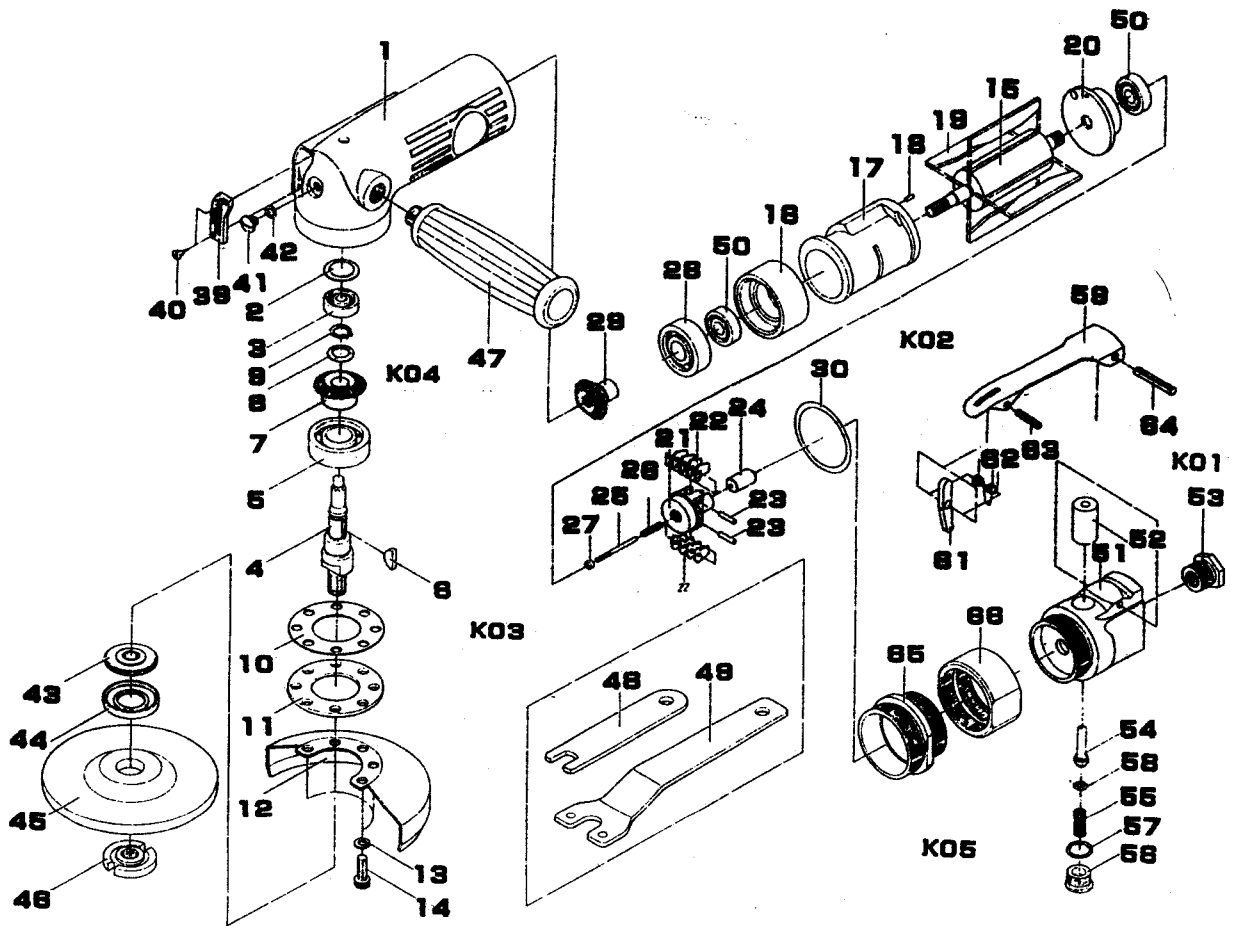

Grinder RRG-234

red rooster
automotive
AIRTOOLS

Grinder RRG-234

Ref no	Part no	Description	Qty
01	DG-40001	Motor Housing	1
02	DG-40002	Seal Plate	1
03	BB-06262	Ball Bearing	1
04	DG-40004	Arbor	1
05	BB-62022	Ball Bearing	1
06	WK-0313A	Woodruff Key	1
07	DG-40007	Bevel Gear	1
08	WW-0010	Wave Washer	1
09	STW-010	External Stop Ring	1
10	DG-40010	Gasket	1
11	DG-40011	Retainer	1
12	DG-40012	Center Wheel Guard 100 mm	1
13	SW2-050A	Spring Washer	5
14	B2-0515A	Hex Socket Head Cap Bolt	5
15	DG-40015	Rotor	1
16	DG-40016	Front End Plate	1
17	VP-70017	Cylinder	1
18	SP-30060	Spring Pin	1
19	VP-70014	Rotor Blade	4
20	VP-70013	Rear End Plate	1
21	DG-40021	Governor	1
22	DG-40022	Pendulum	8
23	SP-30120	Spring Pin	2
24	DG-40024	Plunger	1
25	DG-40025	Adjust Screw	1
26	DG-40026	Spring	1
27	DG-40027	Adjust Nut	1
28	BB-62012	Ball Bearing	1
29	DG-40029	Bevel Pinion	1

Ref no	Part no	Description	Qty
30	DG-40030	O-Ring	1
39	DG-40039	Exhaust Deflector	1
40	T2-3008B	Tapping Screw	2
41	PG-38043	Plug	1
42	ORP-0040	O-Ring	1
43	AG-30052	Flange	1
44	AG-30053	Flange Rubber Shield	1
46	AG-30054	Flange Nut	1
47	AP-70047	Handle	1
48	DG-40048	Wrench (A)	1
49	AG-30058	Wrench	1
50	BB-06082	Ball Bearing	2
51	DG-40051	Throttle Valve Housing	1
52	DG-40052	Bushing	1
53	AR-38001	Air Inlet Bushing	1
54	DG-40054	Valve Stem	1
55	DG-40055	Valve Spring	1
56	DG-40056	Throttle Housing	1
57	ORP-0120	O-Ring	1
58	ORP-0050	O-Ring	1
59	DG-40059	Throttle Lever Set	1
61	DG-40061	Throttle Lever Lock	1
62	DG-40062	Torsion Spring	1
63	SP-30175	Spring Pin	1
64	SP-40300	Spring Pin	1
65	DG-40065	Lock Ring	1
66	DG-40066	Coupling Nut	1
K01	DG-40K01	Throttle Valve Housing Kit	1
K02	DG-40K02	Throttle Lever Kit	1
K03	DG-40K03	Governor Kit	1