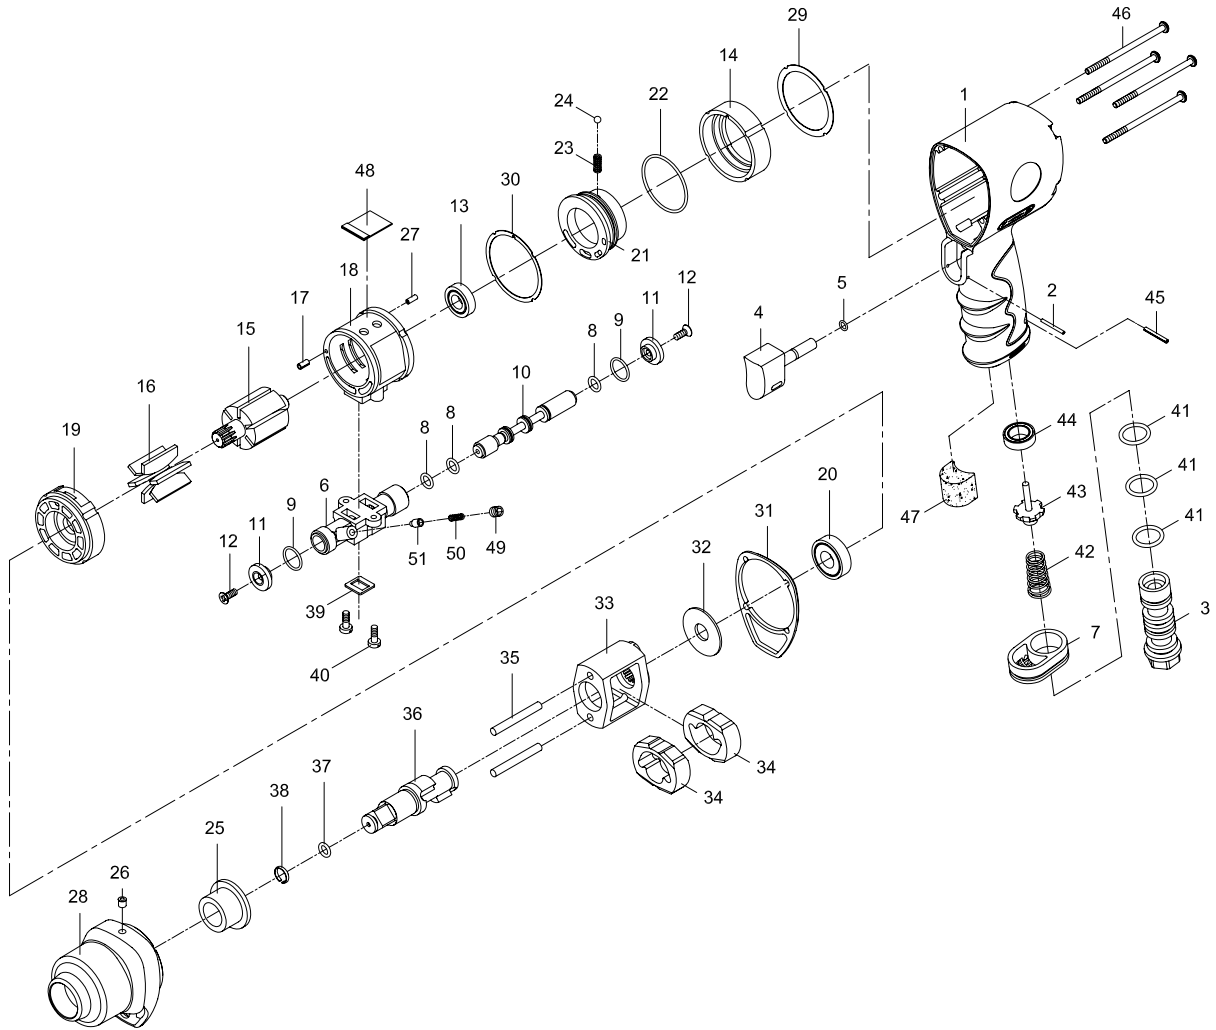

RRI-16 1/2" IMPACT WRENCH

Index No.	Parts No.	Description	Index No.	Parts No.	Description
1	41-4012P01	Motor Housing	27	30117-22	Spring Pin (1.5x4)
2	62054	Spring Pin (2x20)	28	41-401228	Hammer Case
3	43-401203	Air Inlet	29	41-401234	Gasket
4	43-403204	Trigger	30	41-401236	Gasket
5	OR00400100	O-Ring (4x1)	31	41-401235	Gasket
6	41-401206	Reverse Valve	32	41-401227	Washer
7	41-401207	Exhaust Diffuser	33	41-401208	Hammer Cage
8	OR00645086	O-Ring (3) (6.45x0.86)	34	41-401211	Hammer (2)
9	OR01104103	O-Ring (2) (11.4x1.25)	35	41-401217	Hammer Pin (2) (5.1x42.2)
10	41-401210	Reverse Stem	36	43-401202	Anvil (1/2")
11	41-401229	Button (2)	37	40305	O-Ring (6.5x2)
12	61035	Screw (2) (M3x8)	38	40303	Retaining Ring
13	051838	Ball Bearing (6900zz)	39	41-401237	Gasket
14	41-401249	Fixed Ring	40	41-401250	Screw (2)
15	41-401215	Rotor	41	795847	O-Ring (3) (15.8x2.4)
16	41-401216	Rotor Blade (6)	42	43-403147	Valve Spring
17	70117-13	Spring Pin (2.5x5)	43	43-403148	Valve Stem
18	41-401218	Cylinder	44	43-403145	Rubber Spacer
19	41-401219	Front End Plate	45	70102	Spring Pin (2.5x20)
20	060313	Ball Bearing (6001zz)	46	41-401230	Screw (4) (M4x75)
21	41-401221	Air Regulator	47	41-401253	Muffler Material
22	61949	O-Ring (37.8x1.78)	48	41-401251	Muffler Material
23	795846	Spring	49	72022	Set Screw (M4x4)
24	40145	Steel Ball (1/8")	50	41-401241	Spring
25	41-401225	Anvil Bushing	51	41-401242	Pin
26	56237	Oil Cap (3/16")			