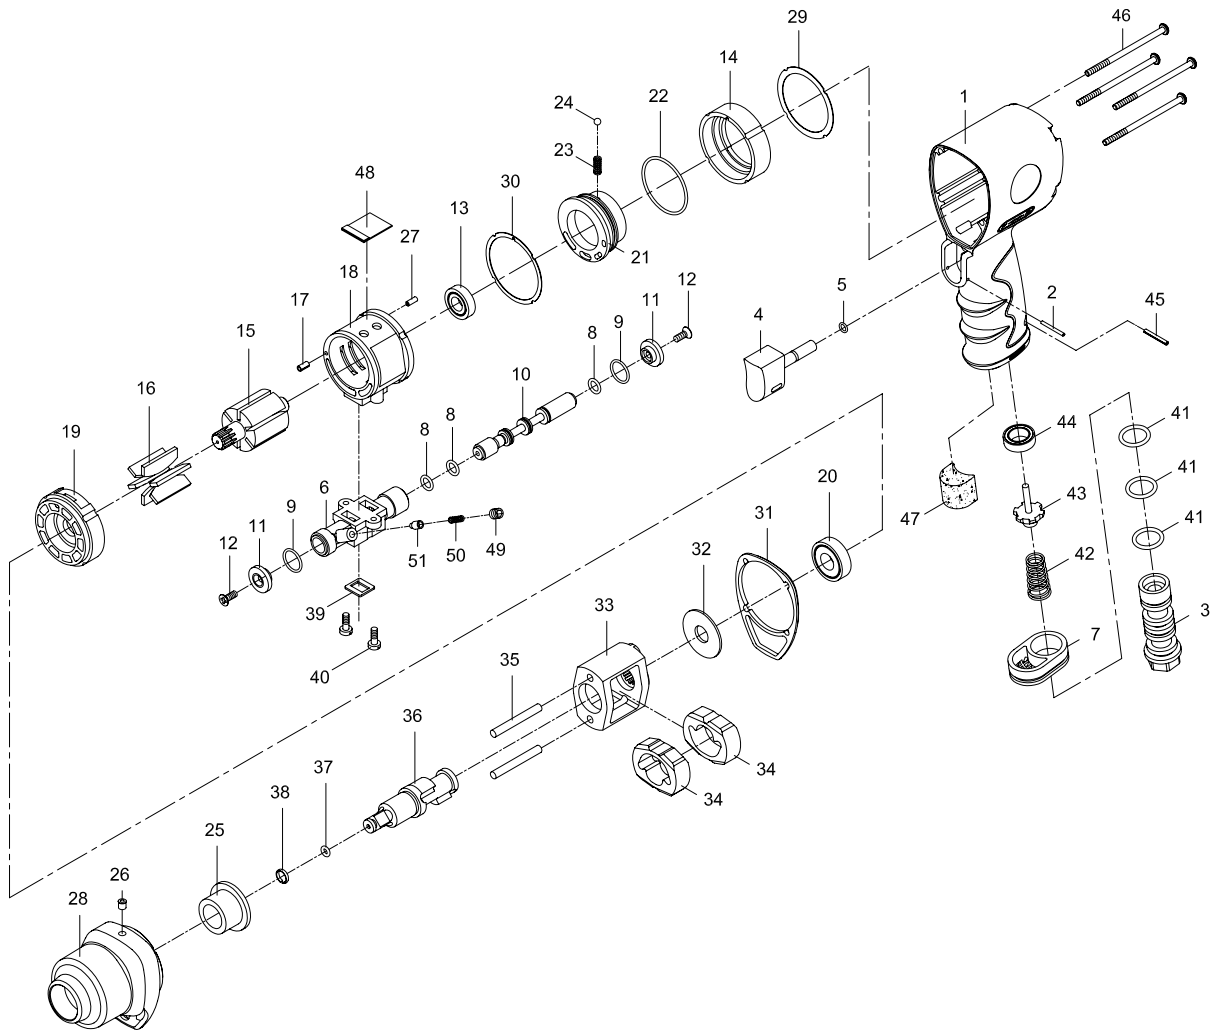

RRI-16 3/8" IMPACT WRENCH

Index No.	Parts No.	Description	Index No.	Parts No.	Description
1	41-4012P01	Motor Housing	27	30117-22	Spring Pin (1.5x4)
2	62054	Spring Pin (2x20)	28	41-401228	Hammer Case
3	41-401203	Air Inlet	29	41-401234	Gasket
4	43-403204	Trigger	30	41-401236	Gasket
5	OR00400100	O-Ring (4x1)	31	41-401235	Gasket
6	41-401206	Reverse Valve	32	41-401227	Washer
7	41-401207	Exhaust Diffuser	33	41-401208	Hammer Cage
8	OR00645086	O-Ring (3) (6.45x0.86)	34	41-401211	Hammer (2)
9	OR01104103	O-Ring (2) (11.4x1.25)	35	41-401217	Hammer Pin (2) (5.1x42.2)
10	41-401210	Reverse Stem	36	41-401202	Anvil (3/8")
11	41-401229	Button (2)	37	30107	O-Ring (3.8x1.9)
12	61035	Screw (2) (M3x8)	38	40103	Retaining Ring
13	051838	Ball Bearing (6900zz)	39	41-401237	Gasket
14	41-401249	Fixed Ring	40	41-401250	Screw (2)
15	41-401215	Rotor	41	795847	O-Ring (3) (15.8x2.4)
16	41-401216	Rotor Blade (6)	42	43-403147	Valve Spring
17	70117-13	Spring Pin (2.5x5)	43	43-403148	Valve Stem
18	41-401218	Cylinder	44	43-403145	Rubber Spacer
19	41-401219	Front End Plate	45	70102	Spring Pin (2.5x20)
20	060313	Ball Bearing (6001zz)	46	41-401230	Screw (4) (M4x75)
21	41-401221	Air Regulator	47	41-401253	Muffler Material
22	61949	O-Ring (37.8x1.78)	48	41-401251	Muffler Material
23	795846	Spring	49	72022	Set Screw (M4x4)
24	40145	Steel Ball (1/8")	50	41-401241	Spring
25	41-401225	Anvil Bushing	51	41-401242	Pin
26	56237	Oil Cap (3/16")			