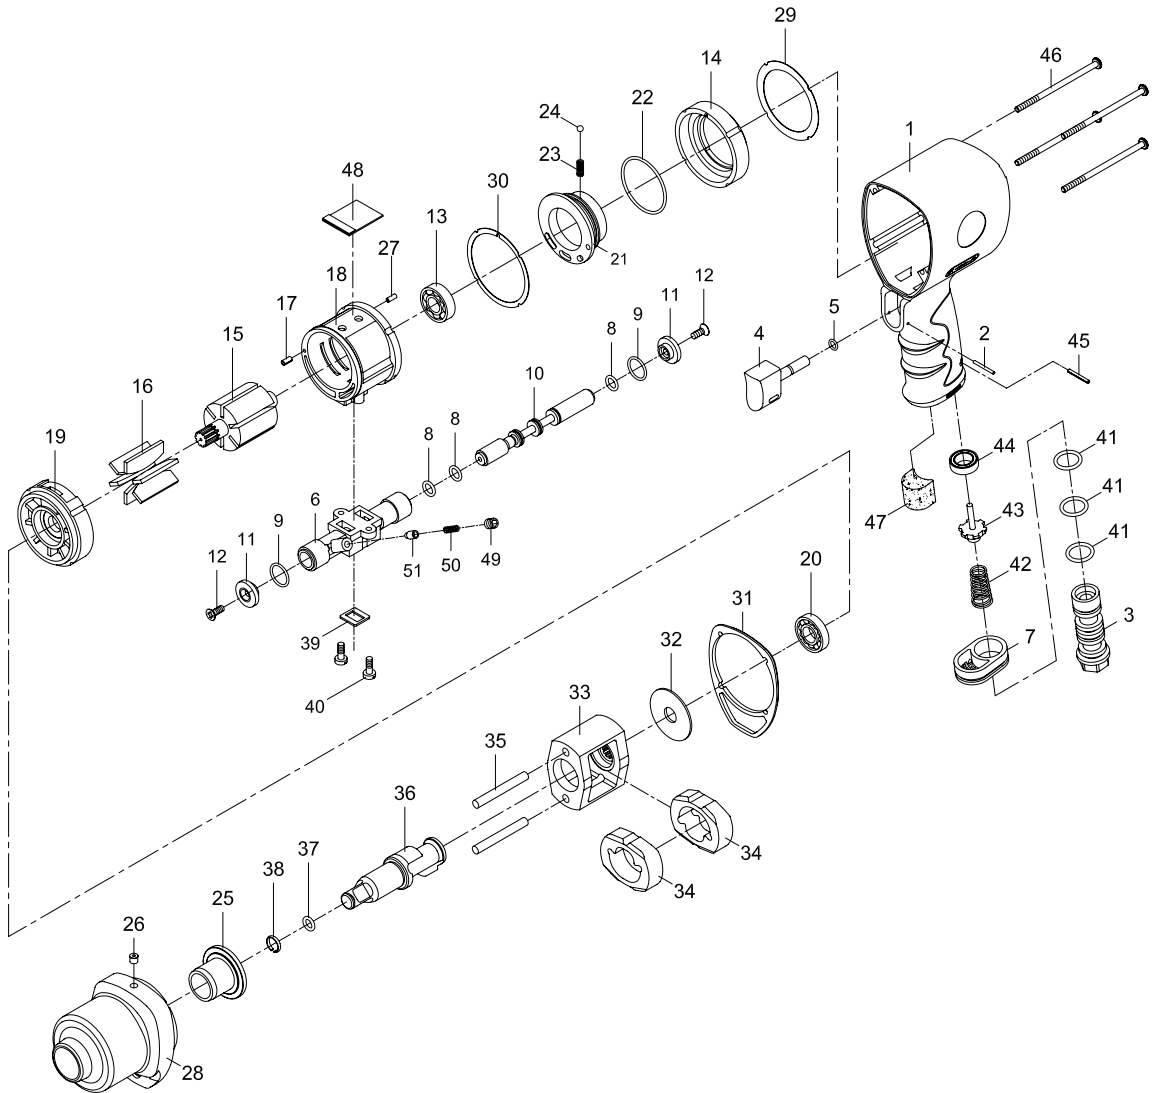

RRI-18 IMPACT WRENCH

Index No.	Parts No.	Description	Index No.	Parts No.	Description
1	43-4033P01	Motor Housing	27	70117	Spring Pin (2x5)
2	62054	Spring Pin (2x20)	28	43-403328	Hammer Case
3	43-401203	Air Inlet	29	43-403334	Gasket
4	43-403204	Trigger	30	43-403336	Gasket
5	OR00400100	O-Ring (4x1)	31	43-403335	Gasket
6	43-403306	Reverse Valve	32	43-403327	Washer
7	41-401207	Exhaust Diffuser	33	43-403308	Hammer Cage
8	OR00645086	O-Ring (3) (6.45x0.86)	34	43-403111	Hammer (2)
9	OR01104103	O-Ring (2) (11.4x1.25)	35	43-403117	Hammer Pin (2)
10	43-403310	Reverse Stem	36	43-403102	Anvil
11	41-401229	Button (2)	37	40305	O-Ring (6.5x2)
12	61035	Screw (2) (M3x8)	38	40303	Retaining Ring
13	040313	Ball Bearing (6001)	39	41-401237	Gasket
14	43-403349	Fixed Ring	40	41-401250	Screw (2)
15	43-403315	Rotor	41	795847	O-Ring (3) (15.8x2.4)
16	43-403316	Rotor Blade (6)	42	43-403147	Valve Spring
17	70117-13	Spring Pin (2.5x5)	43	43-403148	Valve Stem
18	43-403318	Cylinder	44	43-403145	Rubber Spacer
19	43-403319	Front End Plate	45	70102	Spring Pin (2.5x20)
20	072021	Ball Bearing (EE4)	46	43-403330	Screw (4) (M4x90)
21	43-403321	Air Regulator	47	75-725153	Muffler Material
22	OR04000200	O-Ring (40x2)	48	43-403351	Muffler Material
23	795846	Spring	49	72022	Set Screw (M4x4)
24	40145	Steel Ball (1/8")	50	41-401241	Spring
25	43-403325	Anvil Bushing	51	41-401242	Pin
26	52237	Oil Cap (7/32")			