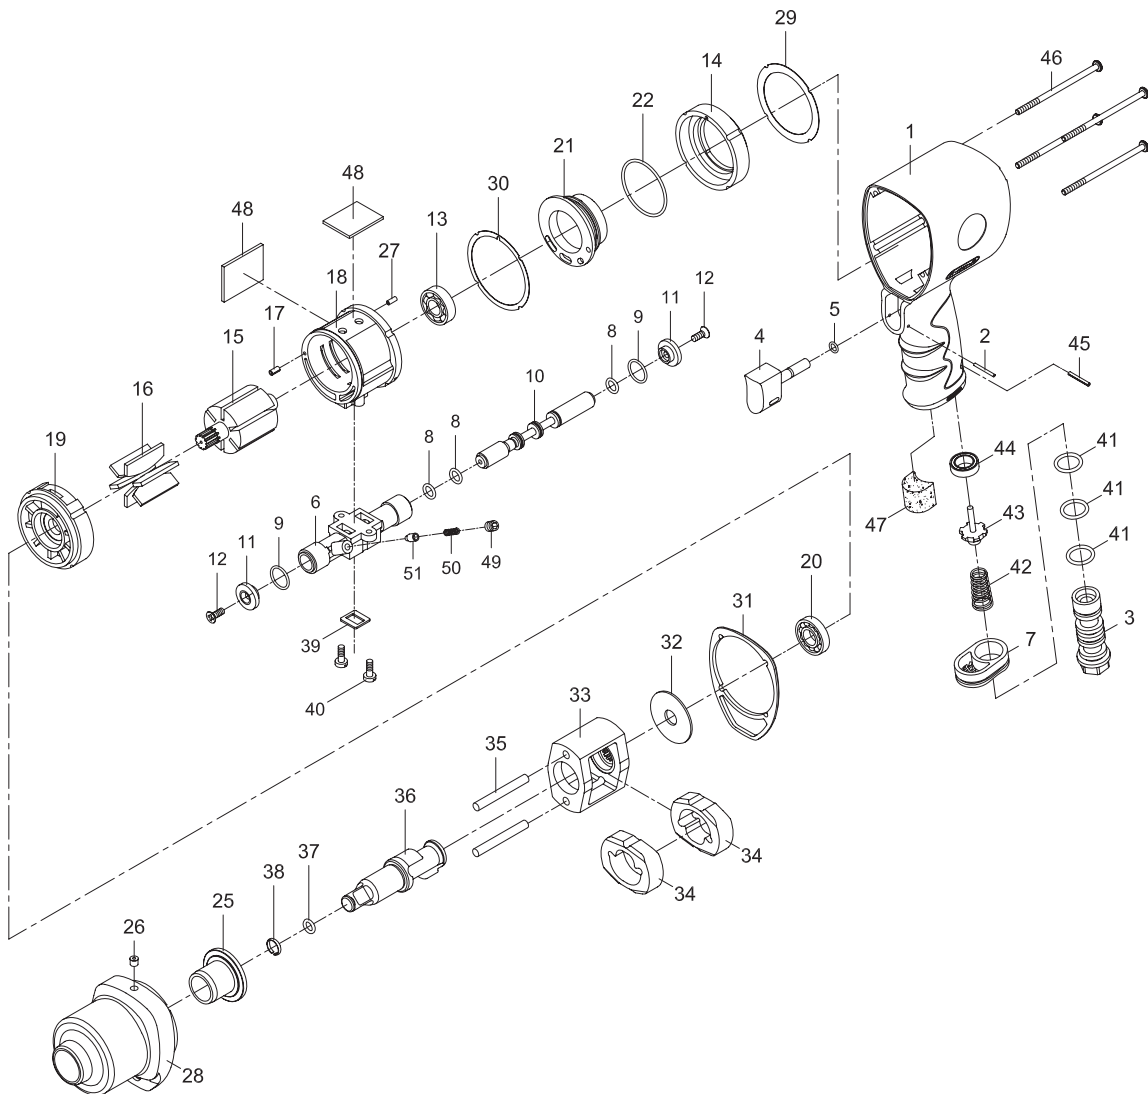

RRI-18T impact wrench 1/2, right turn torque limited

Index No.	Parts No.	Description	Index No.	Parts No.	Description
1	43-4033P01	Motor Housing	28	43-403328	Hammer Case
2	62054	Spring Pin (2x20)	29	43-403334	Gasket
3	43-401203	Air Inlet	30	43-403336	Gasket
4	43-403204	Trigger	31	43-403335	Gasket
5	OR00400100	O-Ring (4x1)	32	43-403327	Washer
6	43-403306	Reverse Valve	33	43-403308	Hammer Cage
7	41-401207	Exhaust Diffuser	34	43-403111	Hammer (2)
8	OR00645086	O-Ring (3) (6.45x0.86)	35	43-403117	Hammer Pin (2)
9	OR01104103	O-Ring (2) (11.4x1.25)	36	43-403102	Anvil (1/2")
10	43-403310	Reverse Stem	37	40305	O-Ring (6.5x2)
11	41-401229	Button (2)	38	40303	Retaining Ring
12	61035	Screw (2) (M3x8)	39	41-401237	Gasket
13	040313	Ball Bearing (6001)	40	41-401250	Screw (2)
14	43-403349	Fixed Ring	41	OR01505206	O-Ring (3) (15.54x2.62)
15	43-403315	Rotor	42	43-403147	Valve Spring
16	43-403316	Rotor Blade (6)	43	43-403148	Valve Stem
17	70117-13	Spring Pin (2.5x5)	44	43-403145	Rubber Spacer
18	43-4033A18	Cylinder	45	70102	Spring Pin (2.5x20)
19	43-403319	Front End Plate	46	43-403330	Screw (4) (M4x90)
20	072021	Ball Bearing (EE4)	47	75-725153	Muffler Material
21	43-4033A21	Cover	48	43-403351	Muffler Material (2)
22	OR04000200	O-Ring (40x2)	49	72022	Set Screw (M4x4)
25	43-403325	Anvil Bushing	50	41-401241	Spring
26	52237	Oil Cap (7/32")	51	41-401242	Pin
27	70117	Spring Pin (2x5)			

43-4033A-0001

05,09,2008