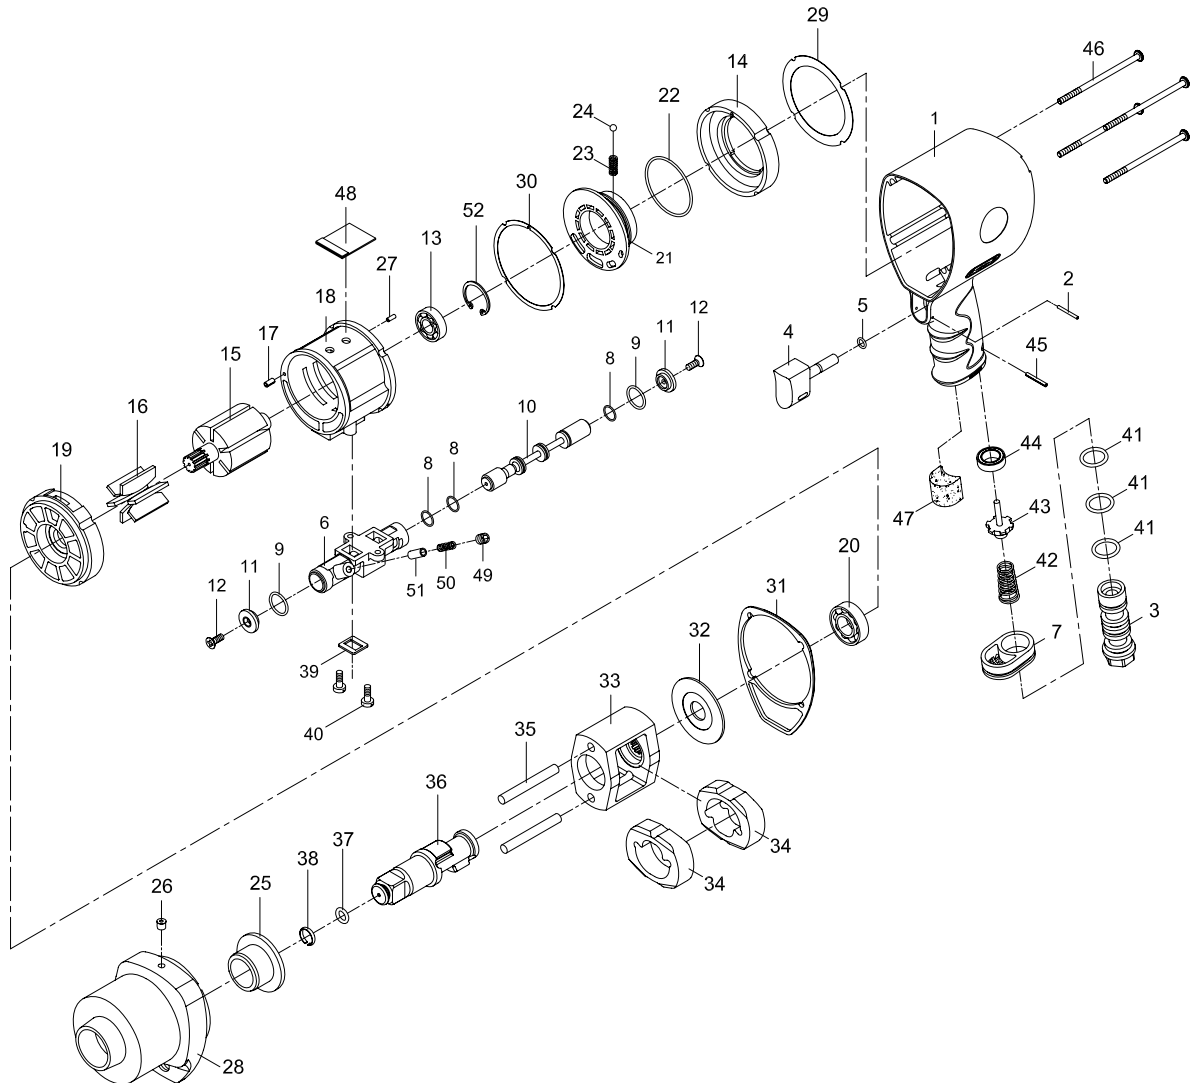

# 3/4" PROFESSIONAL IMPACT WRENCH

| Index No. | Parts No.  | Description           | Index No. | Parts No.  | Description             |
|-----------|------------|-----------------------|-----------|------------|-------------------------|
| 1         | 45-4051P01 | Motor Housing         | 27        | 70117      | Spring Pin (2x5)        |
| 2         | 62054      | Spring Pin (2x20)     | 28        | 45-405128  | Hammer Case             |
| 3         | 45-405103  | Air Inlet             | 29        | 45-405134  | Gasket                  |
| 4         | 45-405104  | Trigger               | 30        | 45-405136  | Gasket                  |
| 5         | OR00400100 | O-Ring (4x1)          | 31        | 45-405135  | Gasket                  |
| 6         | 45-405106  | Reverse Valve         | 32        | 45-405127  | Washer                  |
| 7         | 41-401207  | Exhaust Diffuser      | 33        | 45-405108  | Hammer Cage             |
| 8         | 52236      | O-Ring (3) (10.5x1)   | 34        | 45-405111  | Hammer (2)              |
| 9         | 795820     | O-Ring (2) (15.5x1.5) | 35        | 45-405117  | Hammer Pin (2)          |
| 10        | 45-405110  | Reverse Stem          | 36        | 45-405102  | Anvil (3/4")            |
| 11        | 45-405129  | Button (2)            | 37        | OR01000305 | O-Ring (10x3.5)         |
| 12        | 61035      | Screw (2) (M3x8)      | 38        | 45-405112  | Retaining Ring          |
| 13        | 040313     | Ball Bearing (6001)   | 39        | 45-405137  | Gasket                  |
| 14        | 45-405149  | Fixed Ring            | 40        | 45-405150  | Screw (2)               |
| 15        | 45-405115  | Rotor                 | 41        | OR01505206 | O-Ring (3) (15.54x2.62) |
| 16        | 45-405116  | Rotor Blade (6)       | 42        | 43-403147  | Valve Spring            |
| 17        | 70117-13   | Spring Pin (2.5x5)    | 43        | 43-403148  | Valve Stem              |
| 18        | 45-405118  | Cylinder              | 44        | 43-403145  | Rubber Spacer           |
| 19        | 45-405119  | Front End Plate       | 45        | 70102      | Spring Pin (2.5x20)     |
| 20        | 020320     | Ball Bearing (6003z)  | 46        | 45-405130  | Screw (4) (M6x110)      |
| 21        | 45-405121  | Air Regulator         | 47        | 45-405153  | Muffler Material        |
| 22        | OR04705200 | O-Ring (47.5x2)       | 48        | 45-405151  | Muffler Material        |
| 23        | 795846     | Spring                | 49        | 40340      | Set Screw (M5x5)        |
| 24        | 40145      | Steel Ball (1/8")     | 50        | 45-405141  | Spring                  |
| 25        | 45-405125  | Anvil Bushing         | 51        | 45-405142  | Pin                     |
| 26        | 52237      | Oil Cap (7/32")       | 52        | 60328      | Retaining Ring (RTW-28) |